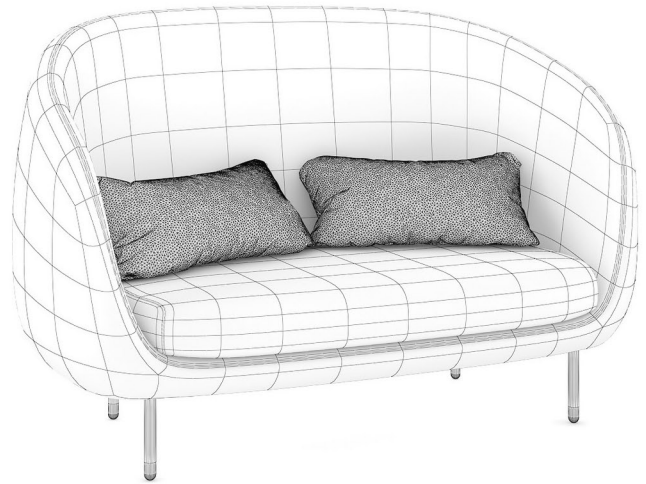

PINK SOFA WITH PILLOWS

FILENAME: CGAXIS_MODELS_38_31