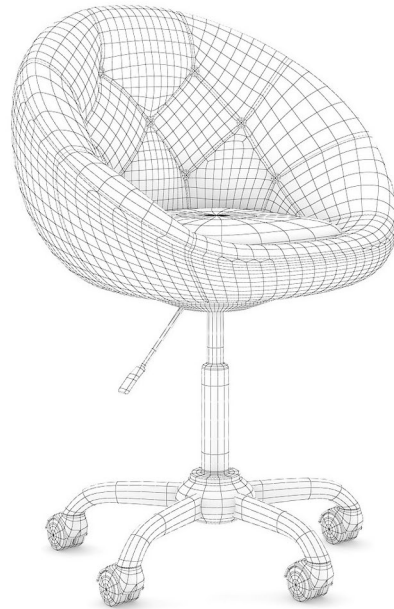

WOODEN COFFE TABLE 2

FILENAME: CGAXIS _ MODELS _ 38 _ 19

WHITE COFFE TABLE 2

FILENAME: CGAXIS _ MODELS _ 38 _ 20

SWIVEL CHAIR 2

FILENAME: CGAXIS _ MODELS _ 38 _ 21

BLACK LEATHER CHAIR 1

FILENAME: CGAXIS_MODELS_38_22