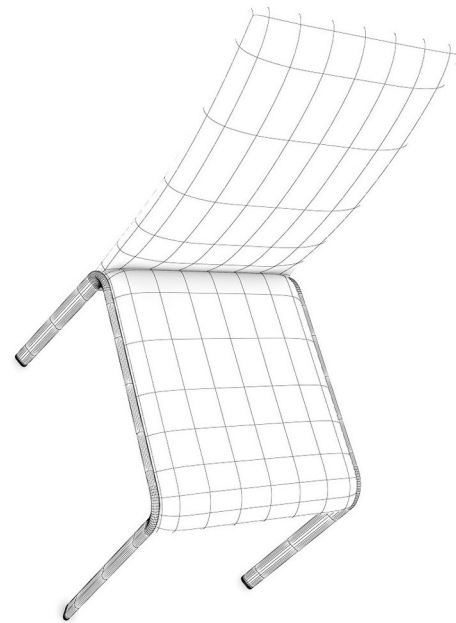

WHITE CHAIR

FILENAME: CGAXIS_MODELS_38_06