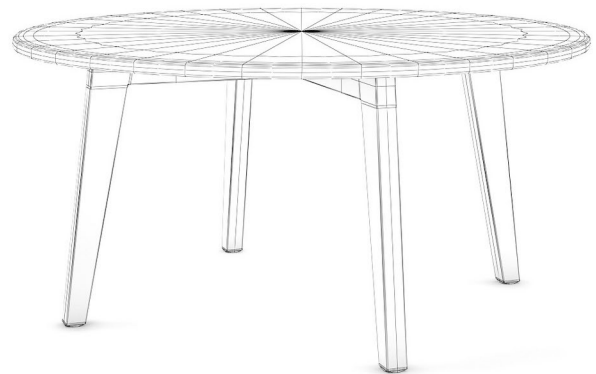

ROUND COFFEE TABLE

FILENAME: CGAXIS_MODELS_38_16