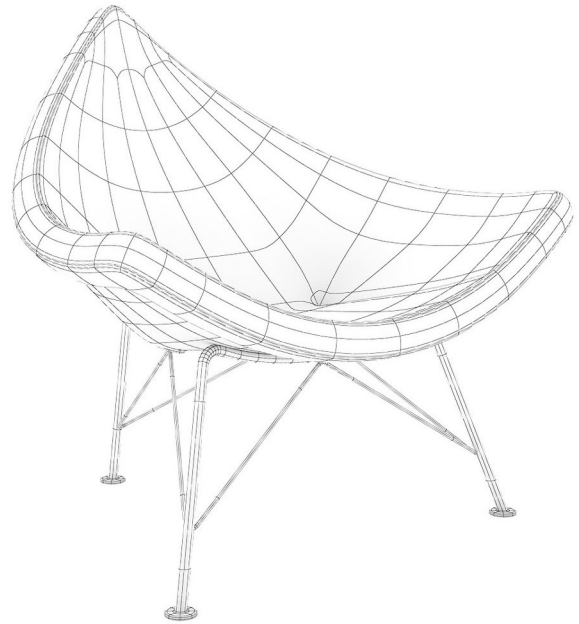

WOODEN COFFE TABLE 2

FILENAME: CGAXIS _ MODELS _ 38 _ 19

WHITE COFFE TABLE 2

FILENAME: CGAXIS _ MODELS _ 38 _ 20

SWIVEL CHAIR 2

FILENAME: CGAXIS _ MODELS _ 38 _ 21

BLACK LEATHER CHAIR 1

FILENAME: CGAXIS_MODELS_38_22