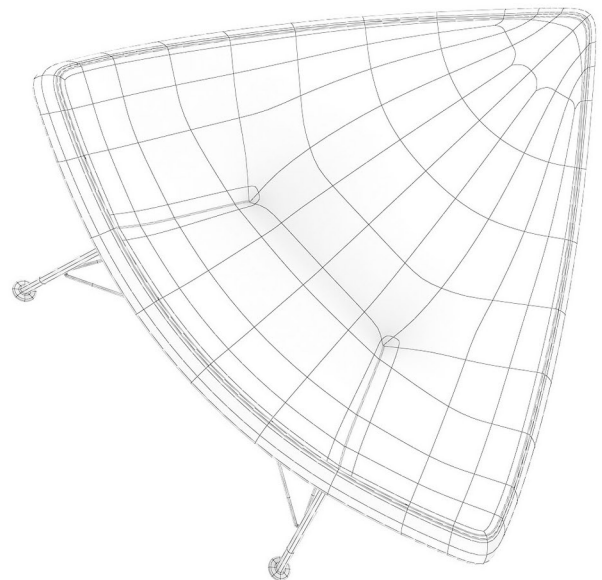

WOODEN COFFE TABLE 2

FILENAME: CGAXIS _ MODELS _ 38 _ 19

WHITE COFFE TABLE 2

FILENAME: CGAXIS _ MODELS _ 38 _ 20

SWIVEL CHAIR 2

FILENAME: CGAXIS _ MODELS _ 38 _ 21

BLACK LEATHER CHAIR 1

FILENAME: CGAXIS_MODELS_38_22