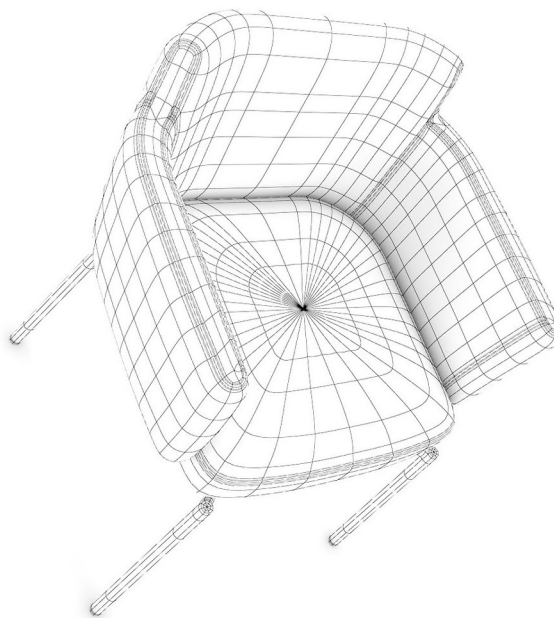

BLACK LEATHER CHAIR 2

FILENAME: CGAXIS_MODELS_38_23