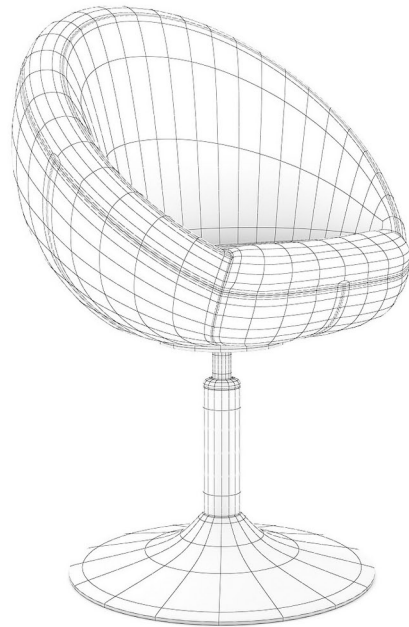

RED LEATHER SWIVEL CHAIR

FILENAME: CGAXIS_MODELS_38_24