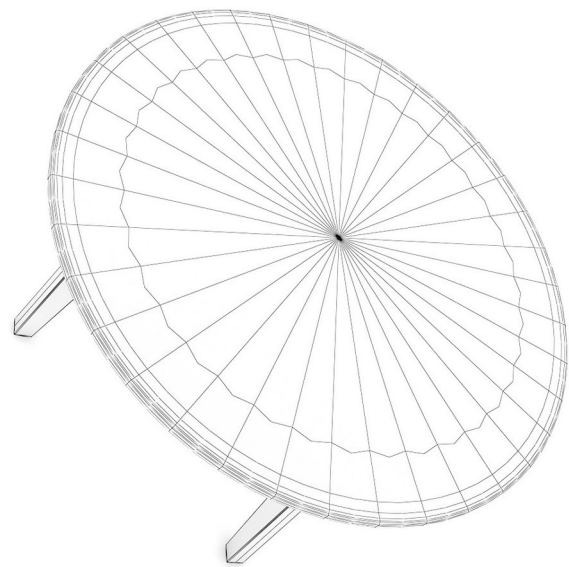

ROUND COFFEE TABLE

FILENAME: CGAXIS_MODELS_38_16