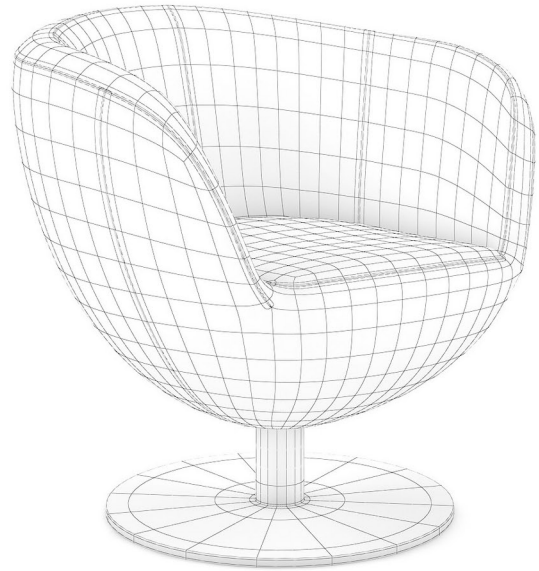

WOODEN COFFE TABLE 2

FILENAME: CGAXIS _ MODELS _ 38 _ 19

WHITE COFFE TABLE 2

FILENAME: CGAXIS _ MODELS _ 38 _ 20

SWIVEL CHAIR 2

FILENAME: CGAXIS _ MODELS _ 38 _ 21

BLACK LEATHER CHAIR 1

FILENAME: CGAXIS_MODELS_38_22

BLACK LEATHER CHAIR 2

FILENAME: CGAXIS_MODELS_38_23

RED LEATHER SWIVEL CHAIR

FILENAME: CGAXIS_MODELS_38_24

BROWN LEATHER SWIVEL CHAIR

FILENAME: CGAXIS_MODELS_38_25

WHITE LEATHER SWIVEL CHAIR

FILENAME: CGAXIS_MODELS_38_26