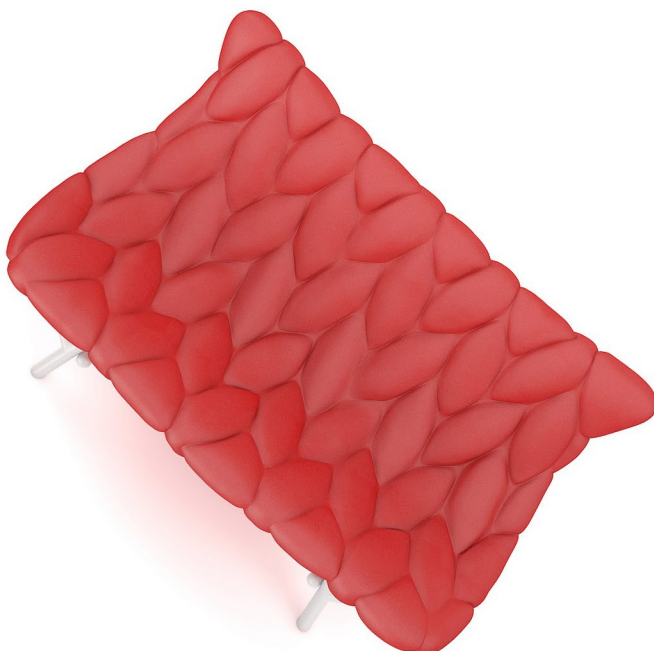

PINK SOFA WITH PILLOWS

FILENAME: CGAXIS_MODELS_38_31

BLACK LEATHER SWIVEL CHAIR

FILENAME: CGAXIS _ MODELS _ 38 _ 32

RED MODERN SOFA

FILENAME: CGAXIS _ MODELS _ 38 _ 33

BLACK-GRAY SOFA

FILENAME: CGAXIS _ MODELS _ 38 _ 34