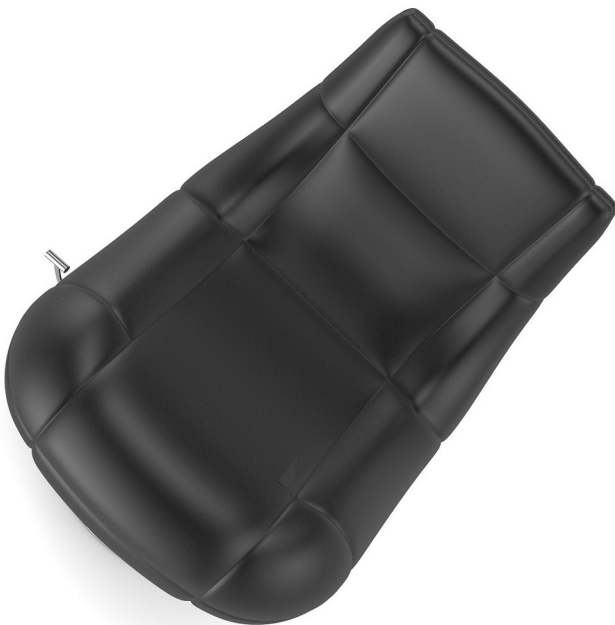

BLACK LEATHER SWIVEL CHAIR

FILENAME: CGAXIS _ MODELS _ 38 _ 32