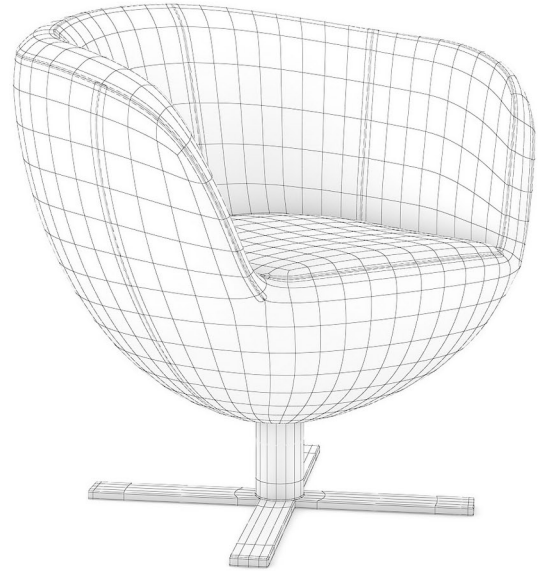

WHITE LEATHER SWIVEL CHAIR

FILENAME: CGAXIS_MODELS_38_28