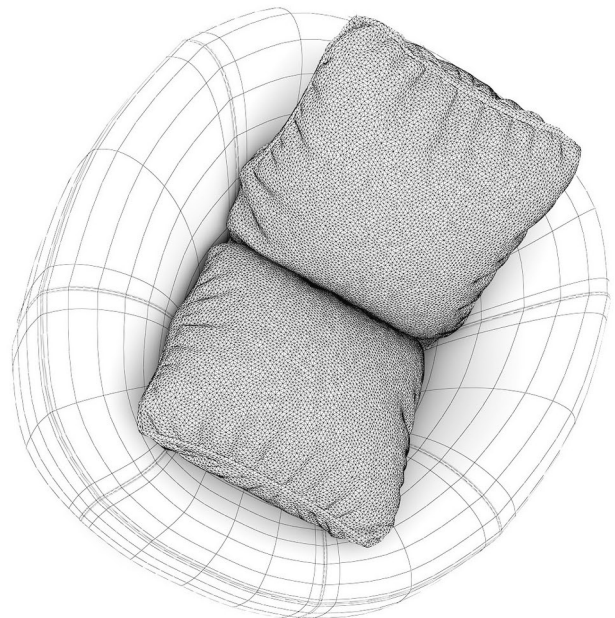

BLACK LEATHER CHAIR 2

FILENAME: CGAXIS_MODELS_38_23

RED LEATHER SWIVEL CHAIR

FILENAME: CGAXIS_MODELS_38_24

BROWN LEATHER SWIVEL CHAIR

FILENAME: CGAXIS_MODELS_38_25

WHITE LEATHER SWIVEL CHAIR

FILENAME: CGAXIS_MODELS_38_26