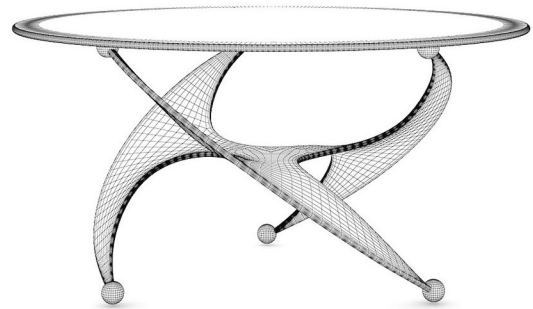

SWIVEL CHAIR 1

FILENAME: CGAXIS_MODELS_38_11

WHITE COFFE TABLE 1

FILENAME: CGAXIS_MODELS_38_12

WOODEN COFFE TABLE 1

FILENAME: CGAXIS _ MODELS _ 38 _ 13

GLASS COFFE TABLE 1

FILENAME: CGAXIS_MODELS_38_14