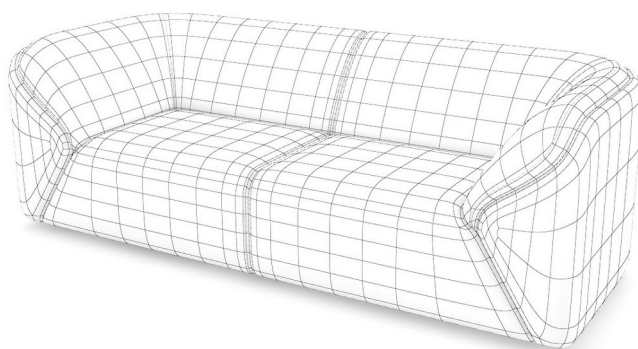

PINK SOFA WITH PILLOWS

FILENAME: CGAXIS_MODELS_38_31

BLACK LEATHER SWIVEL CHAIR

FILENAME: CGAXIS _ MODELS _ 38 _ 32

RED MODERN SOFA

FILENAME: CGAXIS _ MODELS _ 38 _ 33

BLACK-GRAY SOFA

FILENAME: CGAXIS _ MODELS _ 38 _ 34