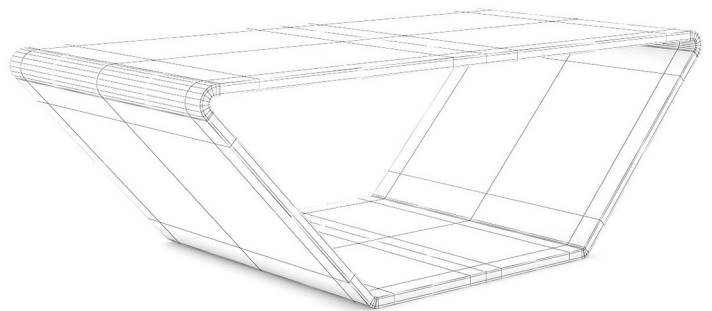

WOODEN COFFE TABLE 2

FILENAME: CGAXIS _ MODELS _ 38 _ 19