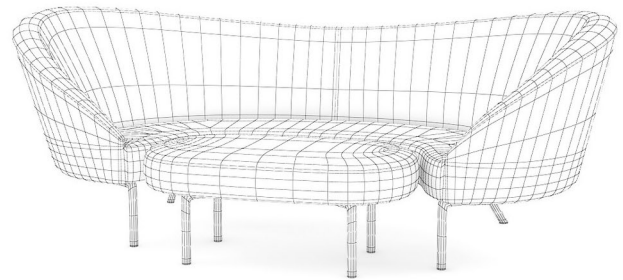

GREEN SOFA WITH FOOTREST

FILENAME: CGAXIS _ MODELS _ 38 _ 35