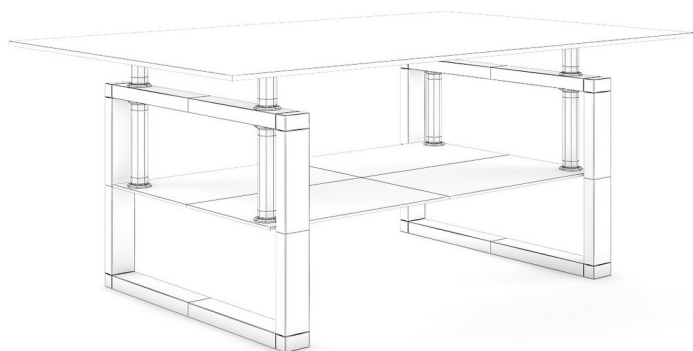

WHITE MODERN TABLE

FILENAME: CGAXIS _ MODELS _ 38 _ 15

ROUND COFFEE TABLE

FILENAME: CGAXIS_MODELS_38_16

RED SOFA

FILENAME: CGAXIS_MODELS_38_17

GLASS COFFEE TABLE 2

FILENAME: CGAXIS_MODELS_38_18