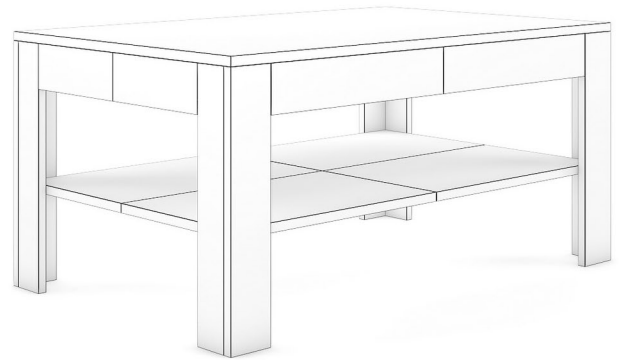

SWIVEL CHAIR 1

FILENAME: CGAXIS_MODELS_38_11

WHITE COFFE TABLE 1

FILENAME: CGAXIS_MODELS_38_12

WOODEN COFFE TABLE 1

FILENAME: CGAXIS _ MODELS _ 38 _ 13

GLASS COFFE TABLE 1

FILENAME: CGAXIS_MODELS_38_14