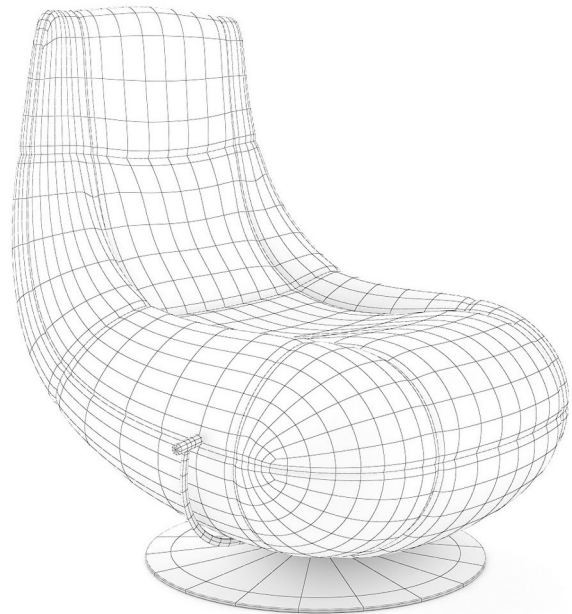

BLACK LEATHER SWIVEL CHAIR

FILENAME: CGAXIS _ MODELS _ 38 _ 32