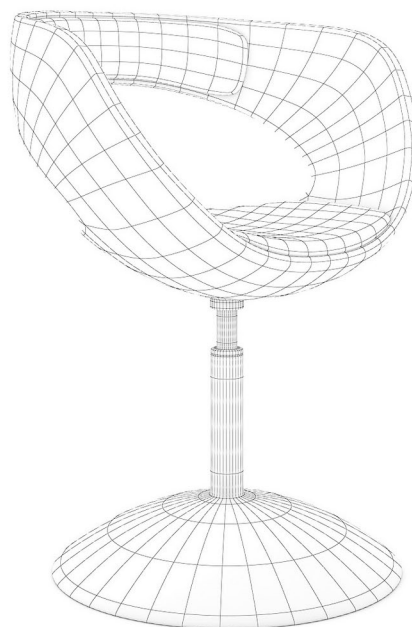

WHITE-RED HOCKER CHAIR

FILENAME: CGAXIS _ MODELS _ 38 _ 27