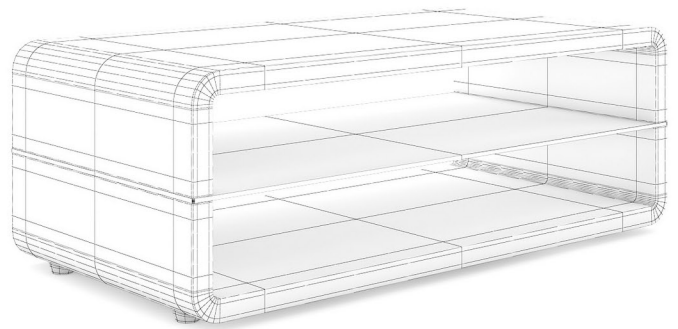

WHITE COFFE TABLE 2

FILENAME: CGAXIS _ MODELS _ 38 _ 20