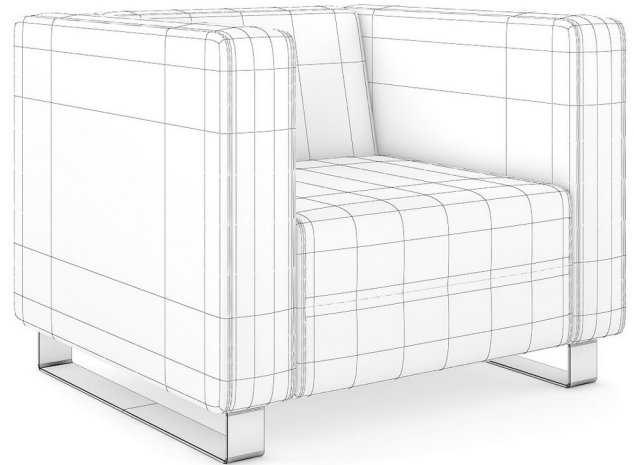

WHITE-RED HOCKER CHAIR

FILENAME: CGAXIS _ MODELS _ 38 _ 27

WHITE LEATHER SWIVEL CHAIR

FILENAME: CGAXIS_MODELS_38_28

PINK WOODEN CHAIR

FILENAME: CGAXIS_MODELS_38_29

RED LEATHER ARMCHAIR

FILENAME: CGAXIS _ MODELS _ 38 _ 30