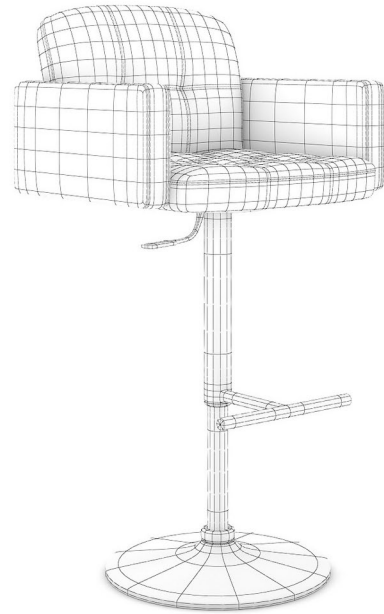

LEATHER HOCKER CHAIR 2

FILENAME: CGAXIS_MODELS_38_07