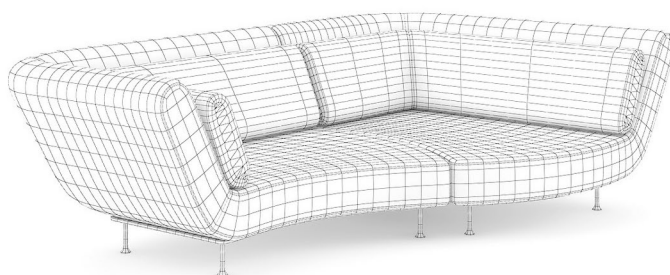

SWIVEL CHAIR 1

FILENAME: CGAXIS_MODELS_38_11

WHITE COFFE TABLE 1

FILENAME: CGAXIS_MODELS_38_12

WOODEN COFFE TABLE 1

FILENAME: CGAXIS _ MODELS _ 38 _ 13

GLASS COFFE TABLE 1

FILENAME: CGAXIS_MODELS_38_14

WHITE MODERN TABLE

FILENAME: CGAXIS _ MODELS _ 38 _ 15

ROUND COFFEE TABLE

FILENAME: CGAXIS_MODELS_38_16

RED SOFA

FILENAME: CGAXIS_MODELS_38_17

GLASS COFFEE TABLE 2

FILENAME: CGAXIS_MODELS_38_18