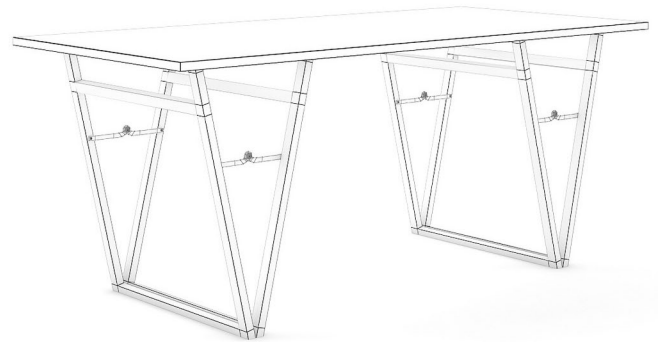

WHITE MODERN TABLE

FILENAME: CGAXIS _ MODELS _ 38 _ 15