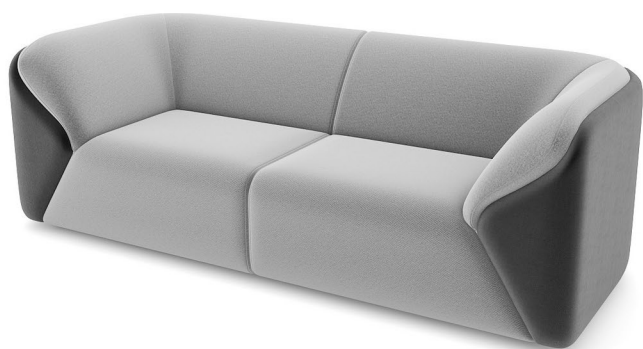

PINK SOFA WITH PILLOWS

FILENAME: CGAXIS_MODELS_38_31

BLACK LEATHER SWIVEL CHAIR

FILENAME: CGAXIS _ MODELS _ 38 _ 32

RED MODERN SOFA

FILENAME: CGAXIS _ MODELS _ 38 _ 33

BLACK-GRAY SOFA

FILENAME: CGAXIS _ MODELS _ 38 _ 34