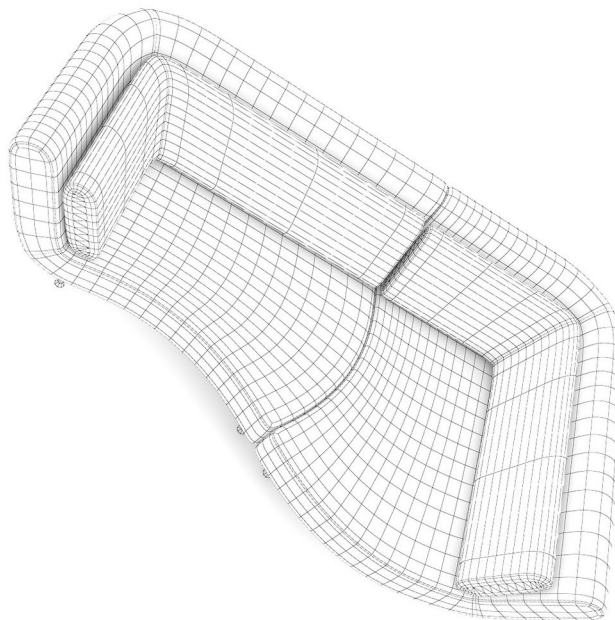

SWIVEL CHAIR 1

FILENAME: CGAXIS_MODELS_38_11

WHITE COFFE TABLE 1

FILENAME: CGAXIS_MODELS_38_12

WOODEN COFFE TABLE 1

FILENAME: CGAXIS _ MODELS _ 38 _ 13

GLASS COFFE TABLE 1

FILENAME: CGAXIS_MODELS_38_14

WHITE MODERN TABLE

FILENAME: CGAXIS _ MODELS _ 38 _ 15

ROUND COFFEE TABLE

FILENAME: CGAXIS_MODELS_38_16

RED SOFA

FILENAME: CGAXIS_MODELS_38_17

GLASS COFFEE TABLE 2

FILENAME: CGAXIS_MODELS_38_18