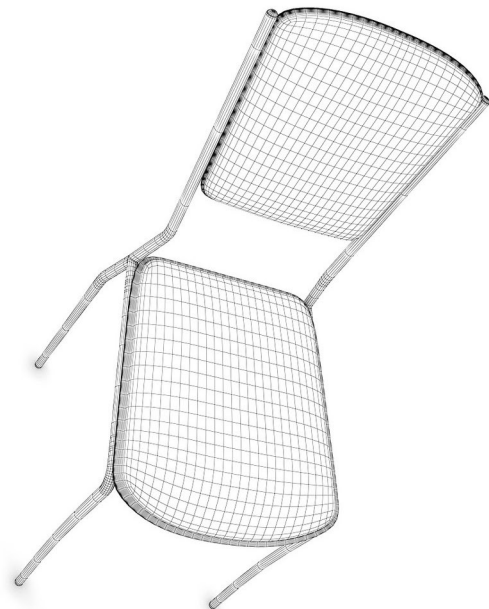

ORANGE LEATHER CHAIR

FILENAME: CGAXIS_MODELS_38_04