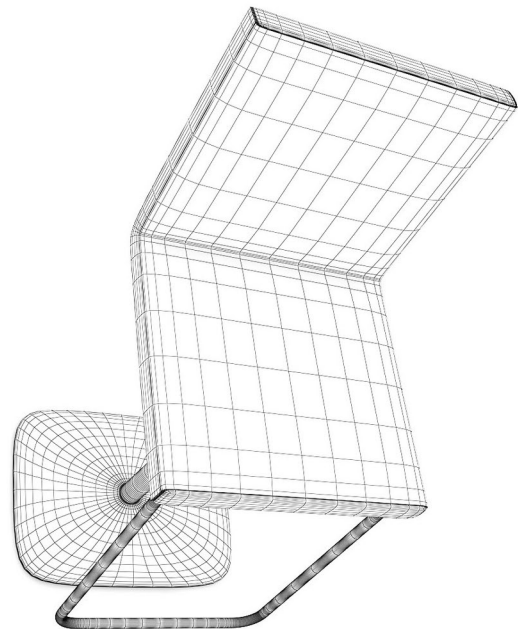

HOCKER CHAIR

FILENAME: CGAXIS_MODELS_38_01