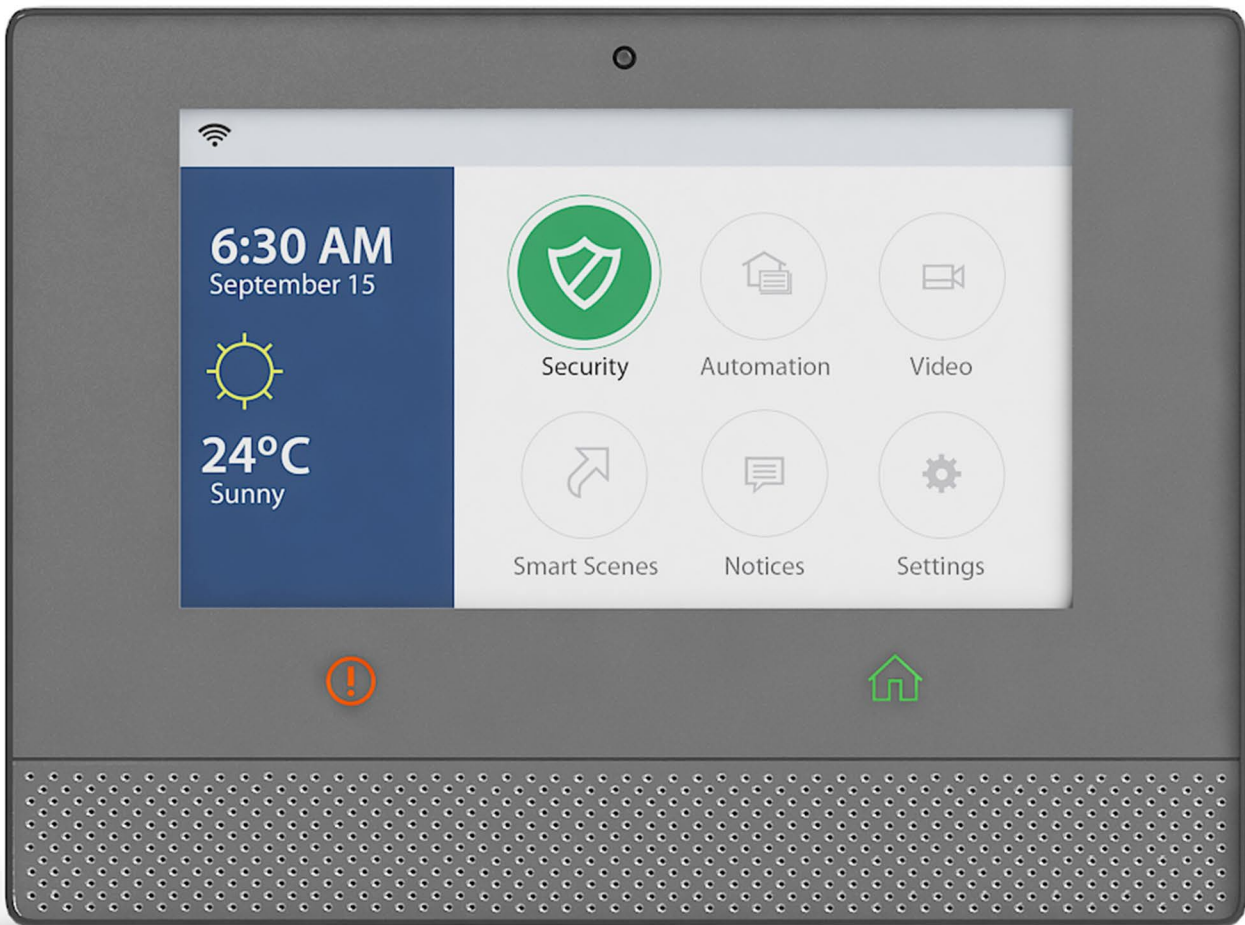

Home Control

Poly: 874

Vert: 941

FILENAME: CGAXIS_MODELS_90_16