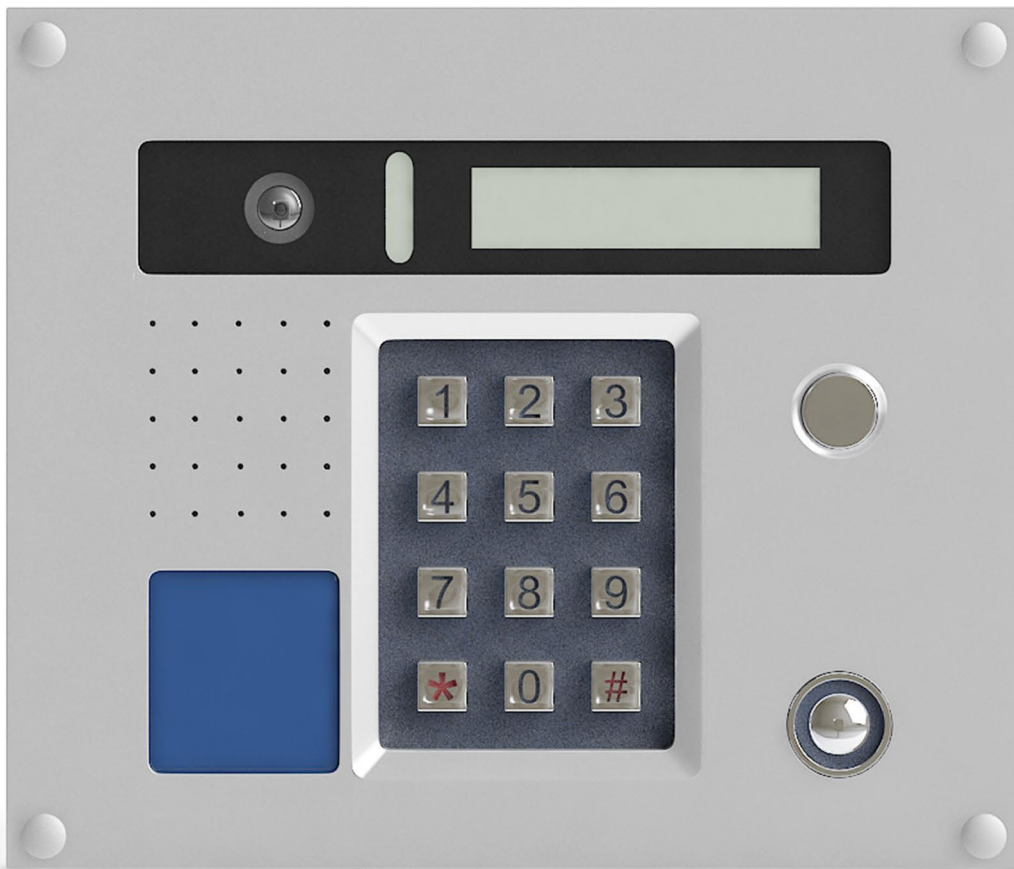

External Intercom

Poly: 43415

Vert: 45528

FILENAME: CGAXIS_MODELS_90_01