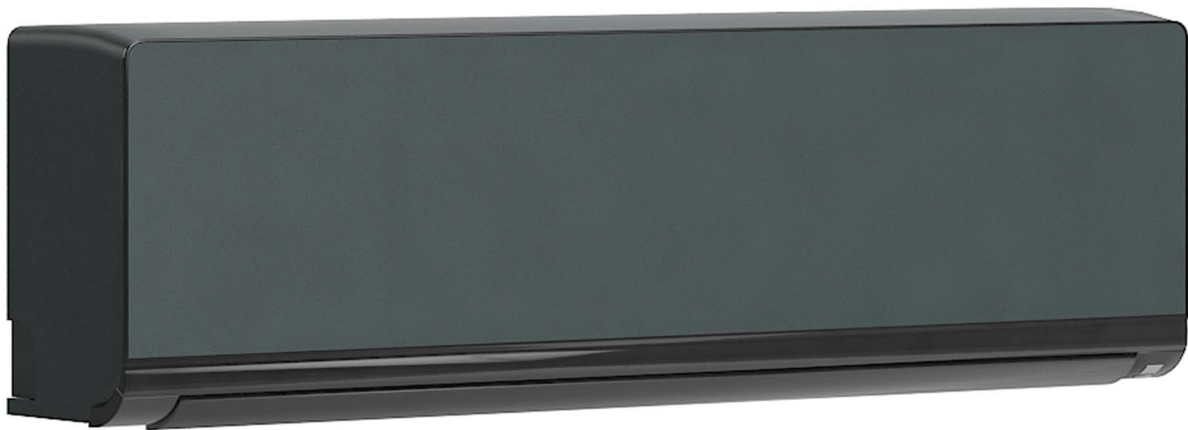

Interior Air Conditioner

Poly: 1397

Vert: 1545

FILENAME: CGAXIS_MODELS_90_18