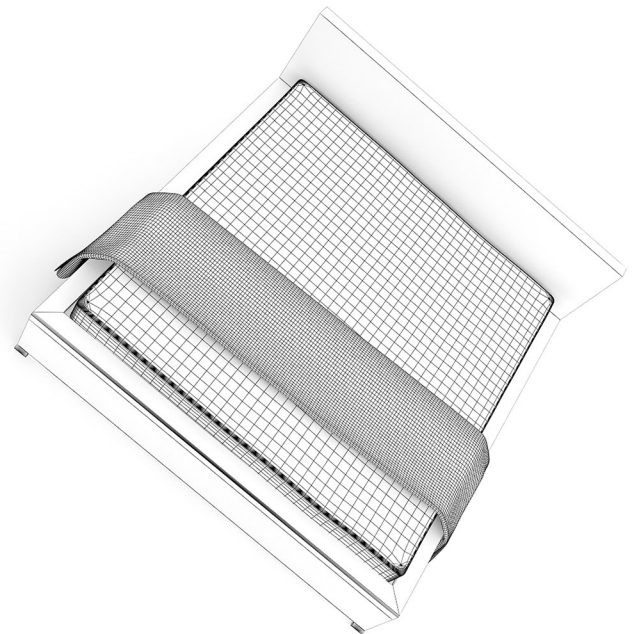

GREY BED WITH WHITE-BLUE COVER

FILENAME: CGAXIS _ MODELS _ 27 _ 07

WOODEN BED WITH BLACK MATTRESS

FILENAME: CGAXIS _ MODELS _ 27 _ 08

BLACK SINGLE BED

FILENAME: CGAXIS _ MODELS _ 27 _ 09

GREY MODERN BED

FILENAME: CGAXIS_MODELS_27_10