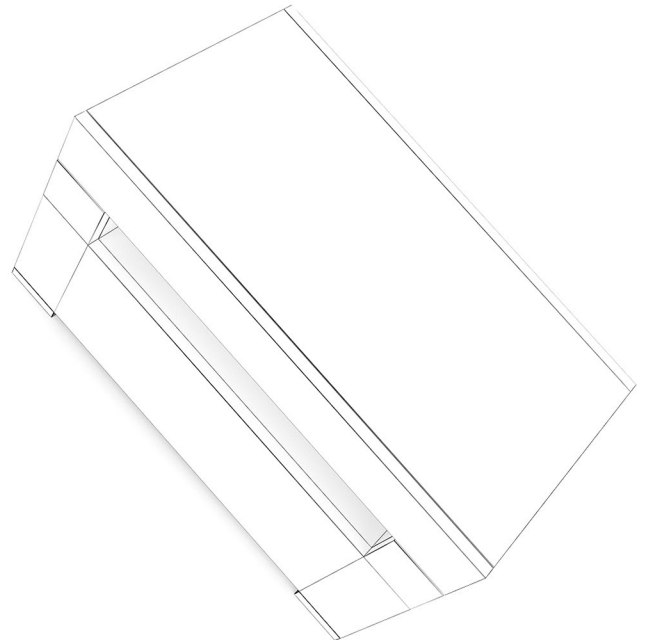

*.c4d

*.c4d (VRay)

*.obj

*.fbx

WHITE BED

FILENAME: CGAXIS_MODELS_27_01

WHITE BEDSIDE CABINET

FILENAME: CGAXIS _ MODELS _ 27 _ 02