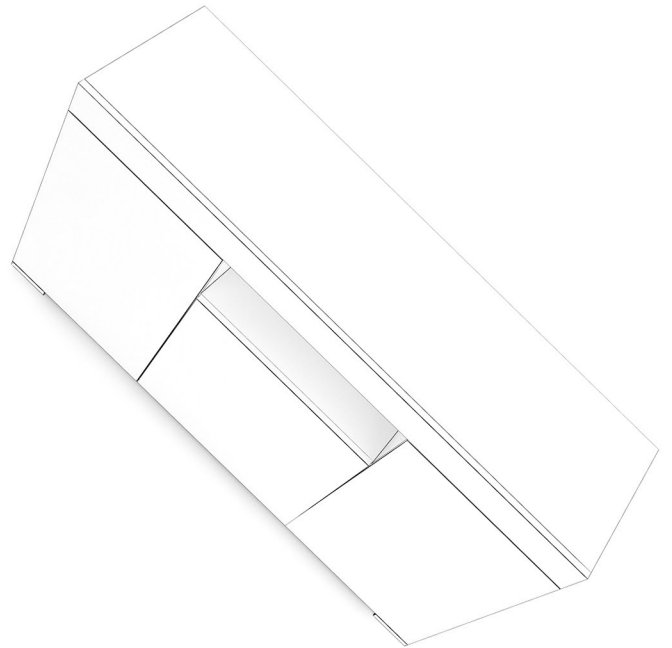

WHITE CUPBOARD

FILENAME: CGAXIS _ MODELS _ 27 _ 04