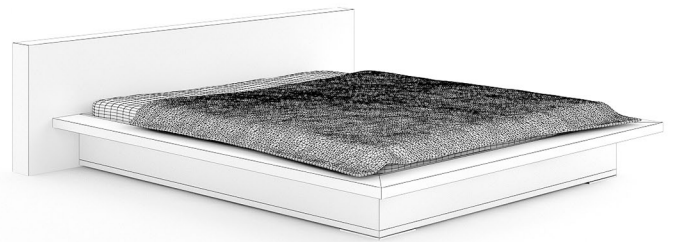

WHITE WARDROBE

FILENAME: CGAXIS _ MODELS _ 27 _ 03

WHITE CUPBOARD

FILENAME: CGAXIS _ MODELS _ 27 _ 04

WHITE CUPBOARD II

FILENAME: CGAXIS _ MODELS _ 27 _ 05

WOODEN BED WITH BROWN COVER

FILENAME: CGAXIS_MODELS_27_06

GREY BED WITH WHITE-BLUE COVER

FILENAME: CGAXIS _ MODELS _ 27 _ 07

WOODEN BED WITH BLACK MATTRESS

FILENAME: CGAXIS _ MODELS _ 27 _ 08

BLACK SINGLE BED

FILENAME: CGAXIS _ MODELS _ 27 _ 09

GREY MODERN BED

FILENAME: CGAXIS_MODELS_27_10