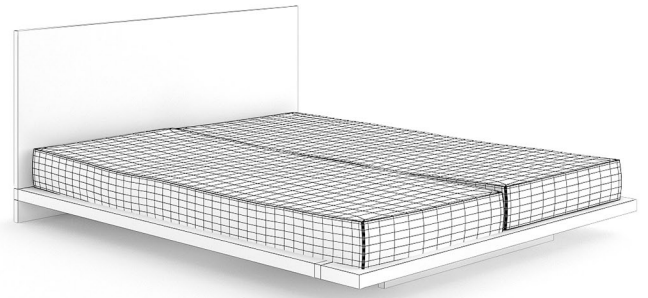

WOODEN BED WITH BLACK MATTRESS

FILENAME: CGAXIS _ MODELS _ 27 _ 08