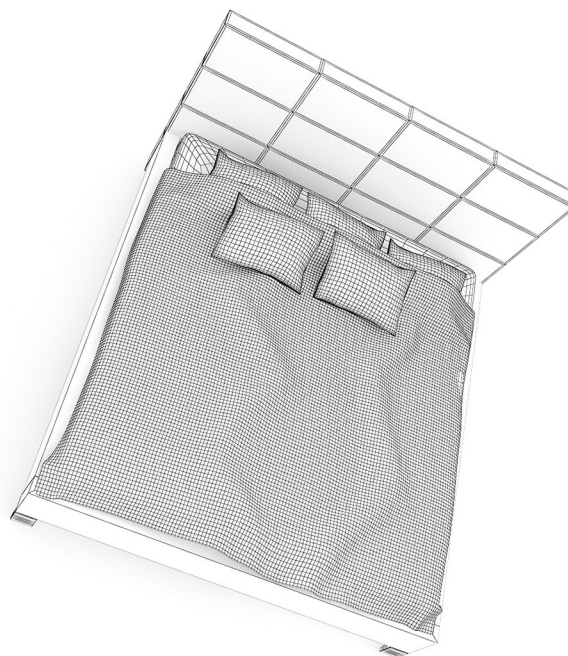

WHITE BED

FILENAME: CGAXIS_MODELS_27_01