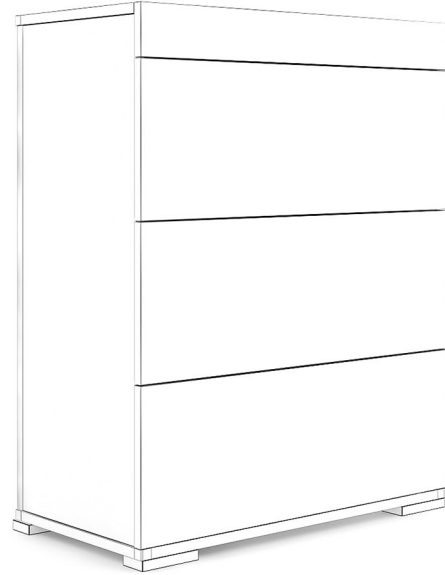

WHITE WARDROBE

FILENAME: CGAXIS _ MODELS _ 27 _ 03

WHITE CUPBOARD

FILENAME: CGAXIS _ MODELS _ 27 _ 04

WHITE CUPBOARD II

FILENAME: CGAXIS _ MODELS _ 27 _ 05

WOODEN BED WITH BROWN COVER

FILENAME: CGAXIS_MODELS_27_06