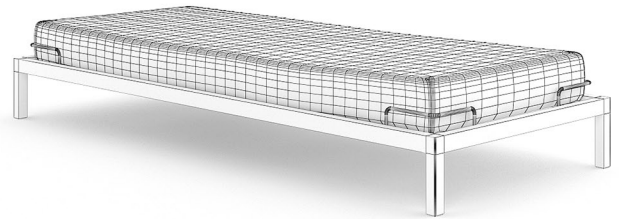

GREY BED WITH WHITE-BLUE COVER

FILENAME: CGAXIS _ MODELS _ 27 _ 07

WOODEN BED WITH BLACK MATTRESS

FILENAME: CGAXIS _ MODELS _ 27 _ 08

BLACK SINGLE BED

FILENAME: CGAXIS _ MODELS _ 27 _ 09

GREY MODERN BED

FILENAME: CGAXIS_MODELS_27_10