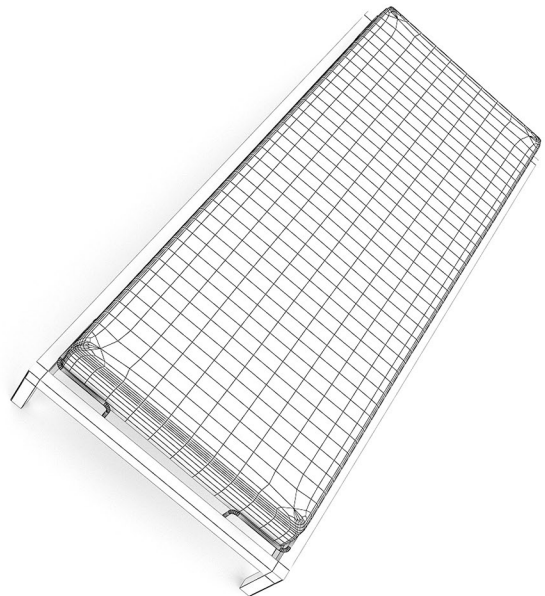

GREY BED WITH WHITE-BLUE COVER

FILENAME: CGAXIS _ MODELS _ 27 _ 07

WOODEN BED WITH BLACK MATTRESS

FILENAME: CGAXIS _ MODELS _ 27 _ 08

BLACK SINGLE BED

FILENAME: CGAXIS _ MODELS _ 27 _ 09

GREY MODERN BED

FILENAME: CGAXIS_MODELS_27_10