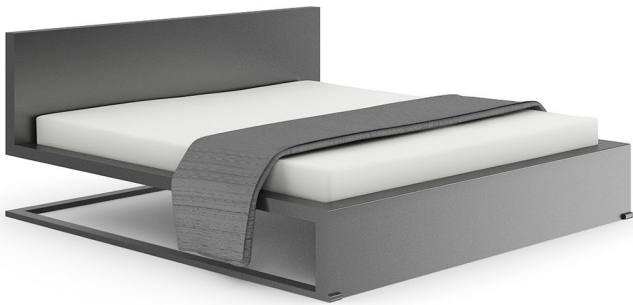

GREY BED WITH WHITE-BLUE COVER

FILENAME: CGAXIS _ MODELS _ 27 _ 07

WOODEN BED WITH BLACK MATTRESS

FILENAME: CGAXIS _ MODELS _ 27 _ 08

BLACK SINGLE BED

FILENAME: CGAXIS _ MODELS _ 27 _ 09

GREY MODERN BED

FILENAME: CGAXIS_MODELS_27_10