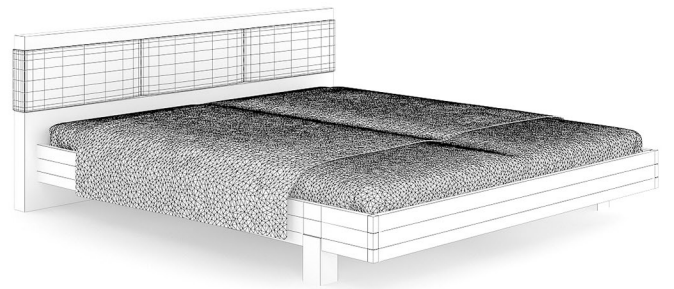

WHITE WARDROBE

FILENAME: CGAXIS _ MODELS _ 27 _ 03

WHITE CUPBOARD

FILENAME: CGAXIS _ MODELS _ 27 _ 04

WHITE CUPBOARD II

FILENAME: CGAXIS _ MODELS _ 27 _ 05

WOODEN BED WITH BROWN COVER

FILENAME: CGAXIS_MODELS_27_06

GREY BED WITH WHITE-BLUE COVER

FILENAME: CGAXIS _ MODELS _ 27 _ 07

WOODEN BED WITH BLACK MATTRESS

FILENAME: CGAXIS _ MODELS _ 27 _ 08

BLACK SINGLE BED

FILENAME: CGAXIS _ MODELS _ 27 _ 09

GREY MODERN BED

FILENAME: CGAXIS_MODELS_27_10