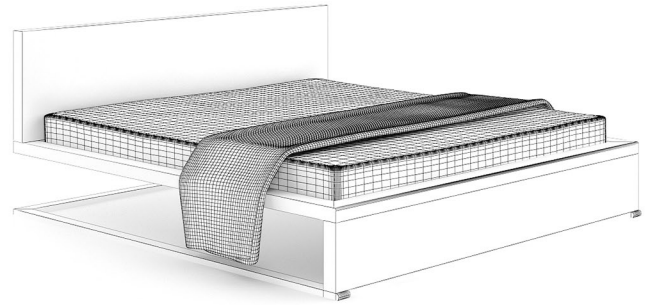

GREY BED WITH WHITE-BLUE COVER

FILENAME: CGAXIS _ MODELS _ 27 _ 07

WOODEN BED WITH BLACK MATTRESS

FILENAME: CGAXIS _ MODELS _ 27 _ 08

BLACK SINGLE BED

FILENAME: CGAXIS _ MODELS _ 27 _ 09

GREY MODERN BED

FILENAME: CGAXIS_MODELS_27_10