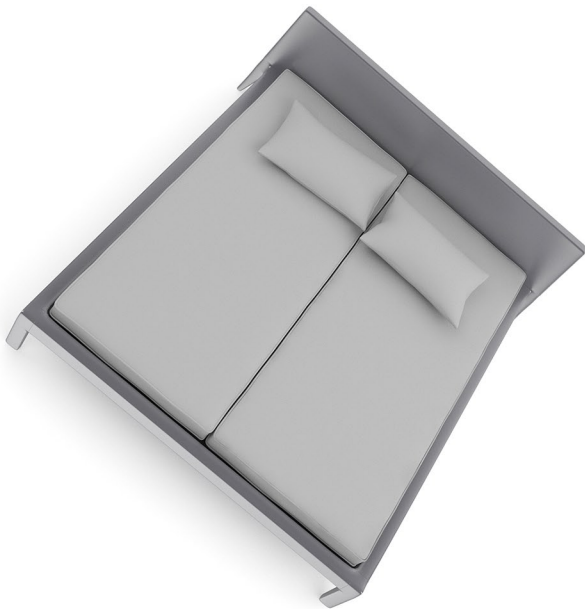

GREY MODERN BED WITH PILLOWS

FILENAME: CGAXIS_MODELS_27_12