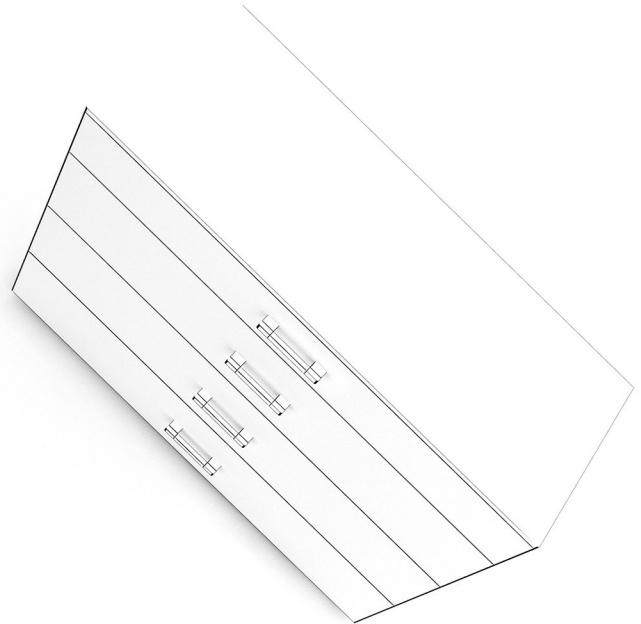

WHITE-GREY MODERN BED

FILENAME: CGAXIS_MODELS_27_19

WHITE ROUNDED CUPBOARD

FILENAME: CGAXIS _ MODELS _ 27 _ 20

WHITE-BROWN CUPBOARD

FILENAME: CGAXIS _ MODELS _ 27 _ 21

GREY BED WITH DRAWERS

FILENAME: CGAXIS_MODELS_27_22