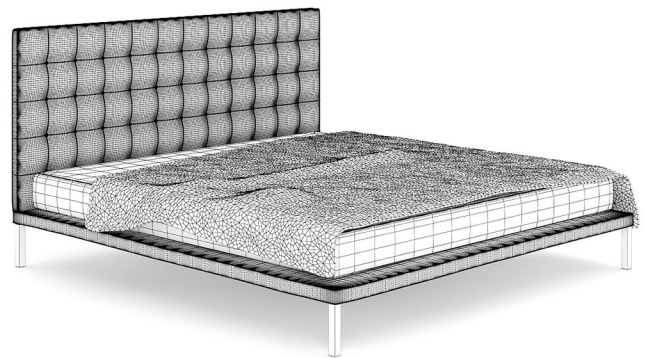

GREY LEATHER BED

FILENAME: CGAXIS_MODELS_27_11