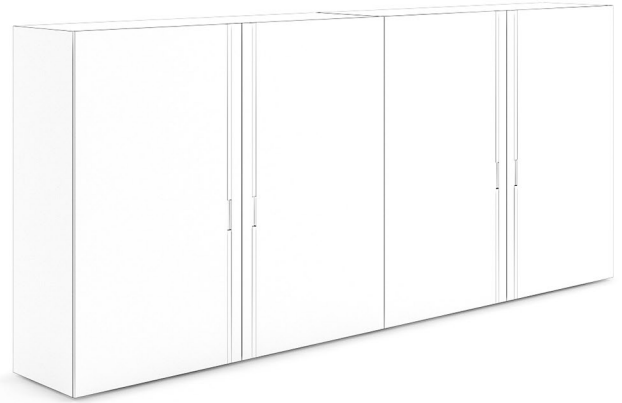

WHITE DOUBLE CUPBOARD

FILENAME: CGAXIS _ MODELS _ 27 _ 24